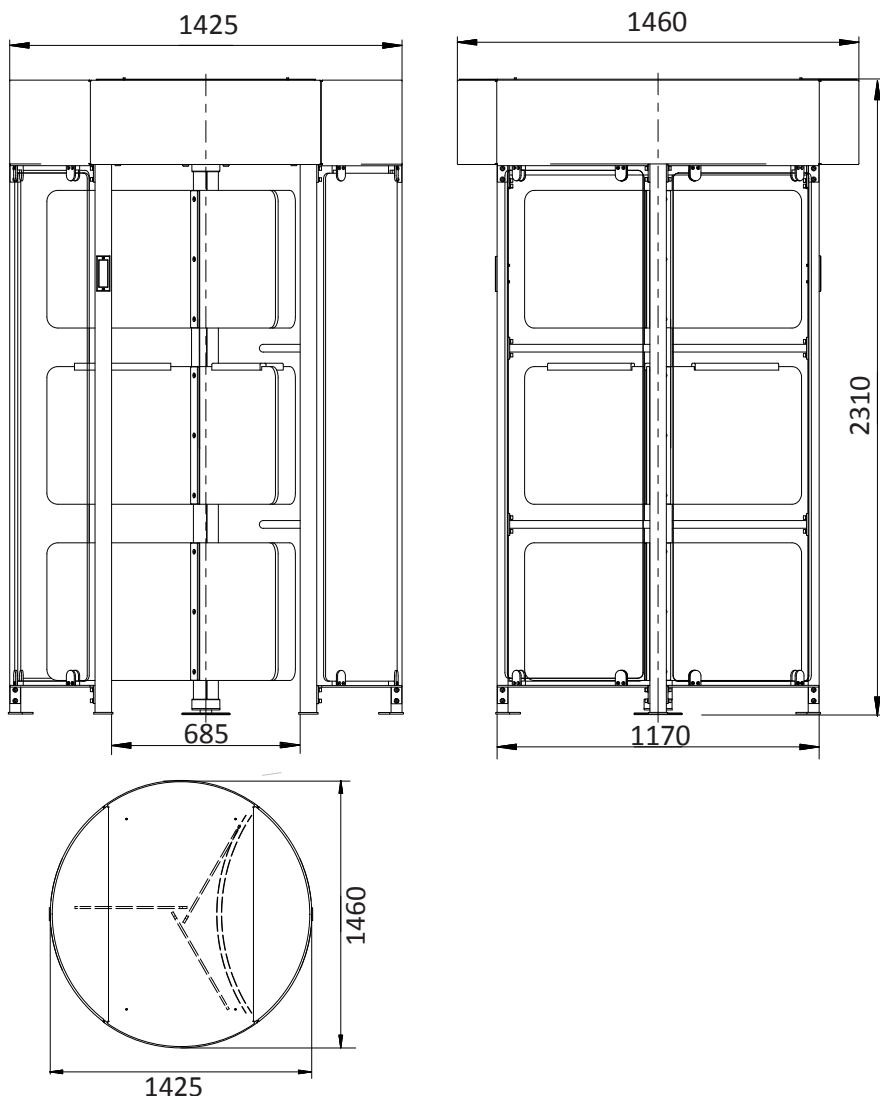

Technical Specifications:

Width, mm	1425
Diameter, mm	1460
Height, mm	2310
Weight, kg (not more)	450
Available mechanism	Servo-drive (Motorized)

Controlled by:

access control system;

manual control

When power goes OFF both directions are free.

Electrical Specifications:

- Voltage:
  - from the AC (100-240)V, 50/60Hz;
  - from a DC source 12 V;
- Maximum power consumption 155W per pass

Materials

Standard housing	Brushed SS AISI 304
Available housing	Brushed SS AISI 316 Polished SS AISI 304 Polished SS AISI 316 Powder coated RAL

Installation areas:

- Governmental Institutions
- Military Bases
- Nuclear Power Plants
- Production sites (Industrial Plants)
- Commercial areas
- Financial institutions
- Airport Premises
- Business (Office) Centers
- Hotels
- Sport Complexes
- Recreation areas
- Urban areas
- Education Institutions
- others